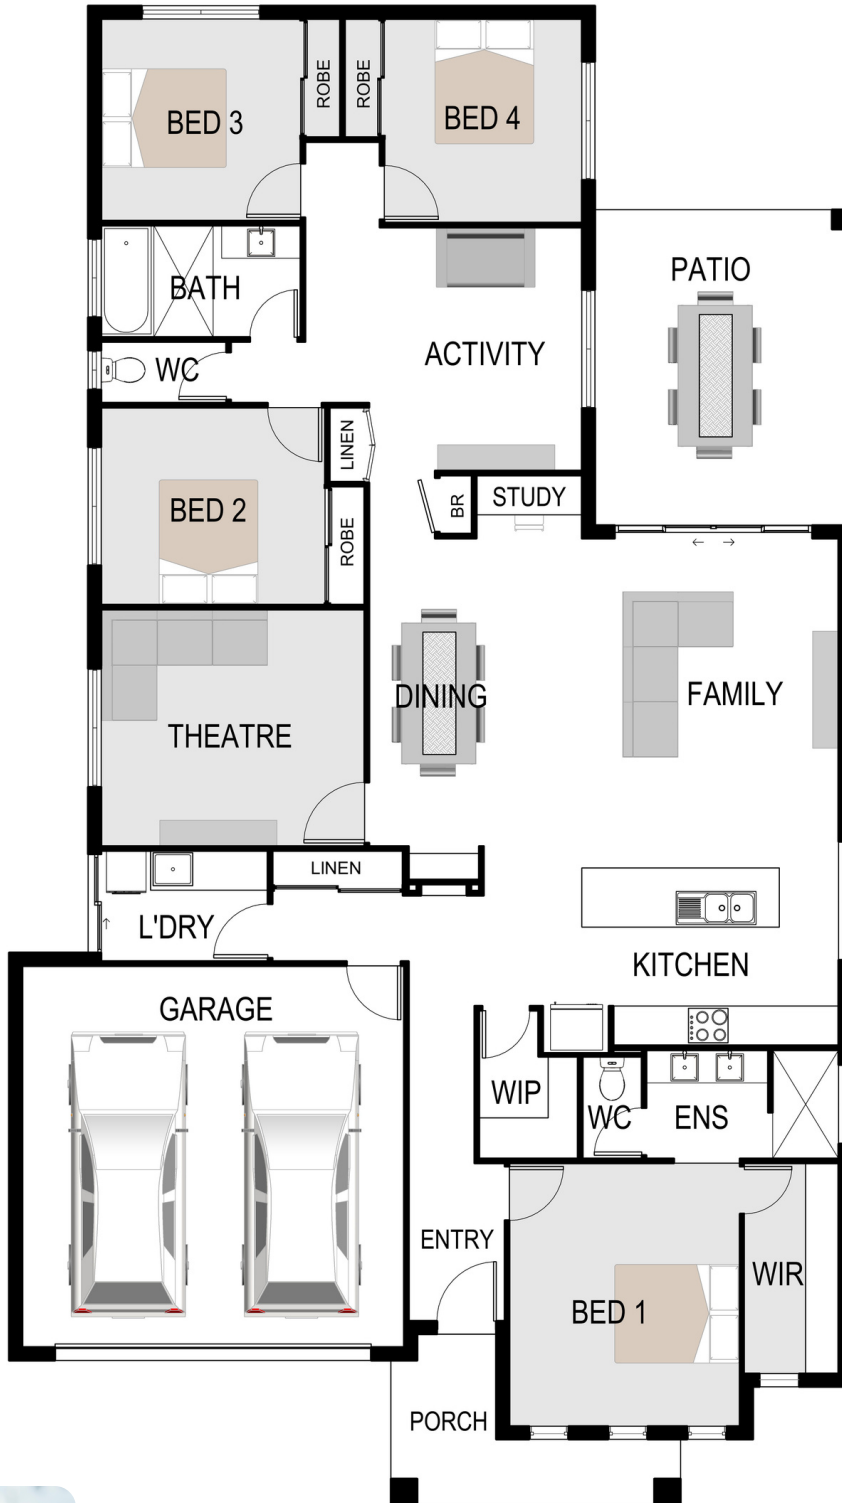

THE ORCHARD

Give Paul a call on 0418 730 403 to chat about your new dream home.

Paul@elements-nq.com.au or visit www.elements-nq.com.au